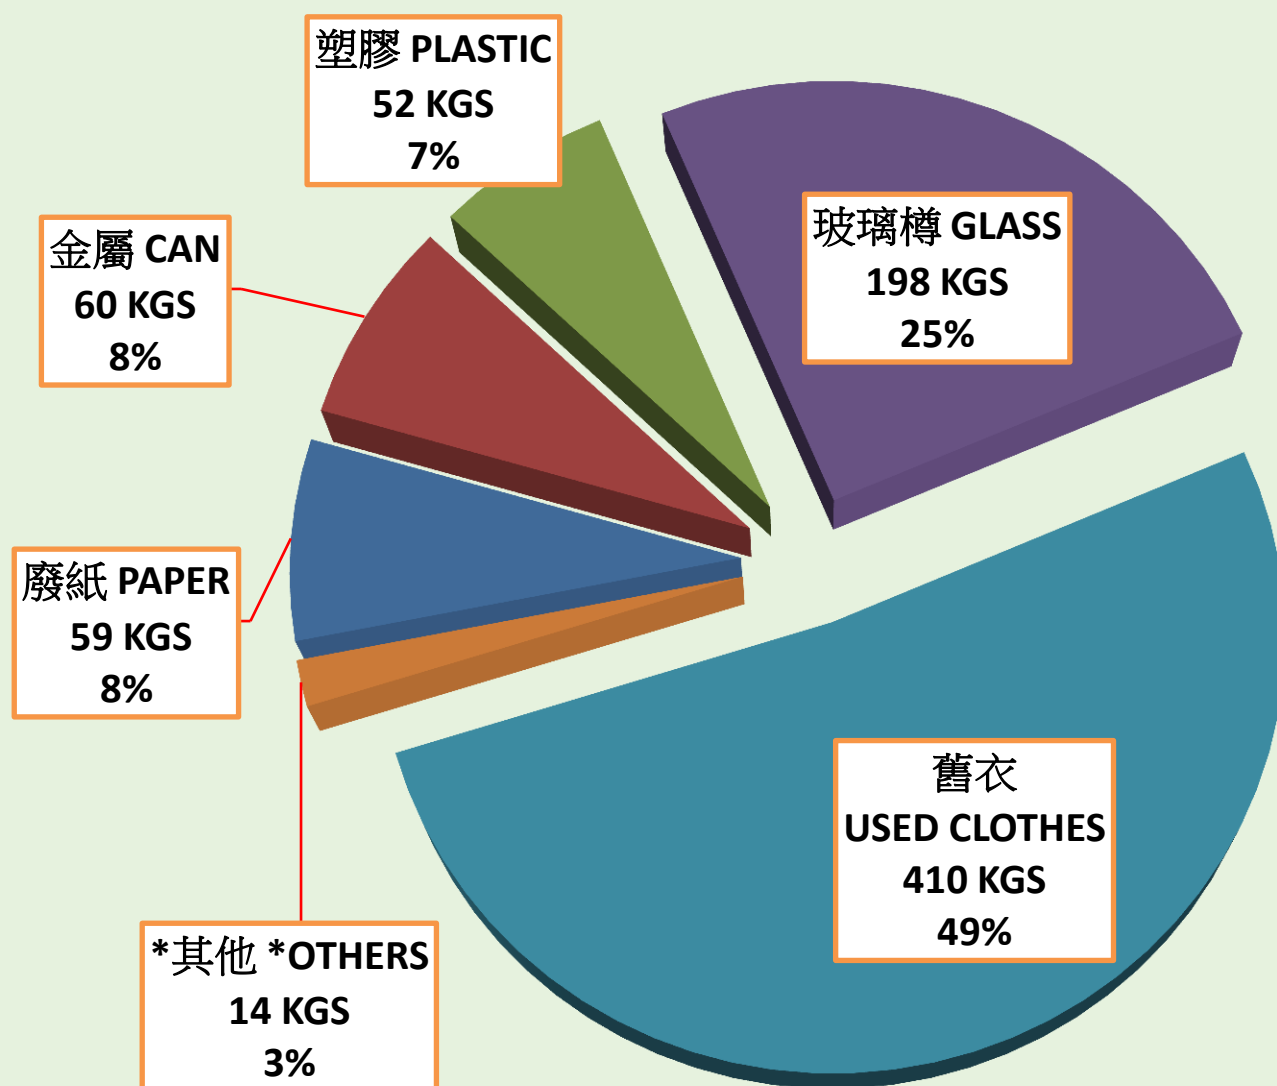

環保基金 家居減廢慳多D 乾淨回收齊分享

ECF More Home Waste Reduction, More Clean Recycle You Earn

資助機構

環境及自然保育基金
Environment and Conservation Fund

統籌機構

均益大廈第二期 Kwan Yick Building Ph2

測試期回收量累計報告

Cumulative Recycling Volume Report (Trial Period)

每月平均回收量龍虎榜

Average Monthly Recycling Volume Report

測試期計算由 2019-01 至 2019-06 Trial period calculation from JAN to JUN 2019.

*其他回收物包括：充電電池、慳電膽和光管 *Others recyclables include: Rechargeable batteries, Fluorescent Lamps & Tubes.