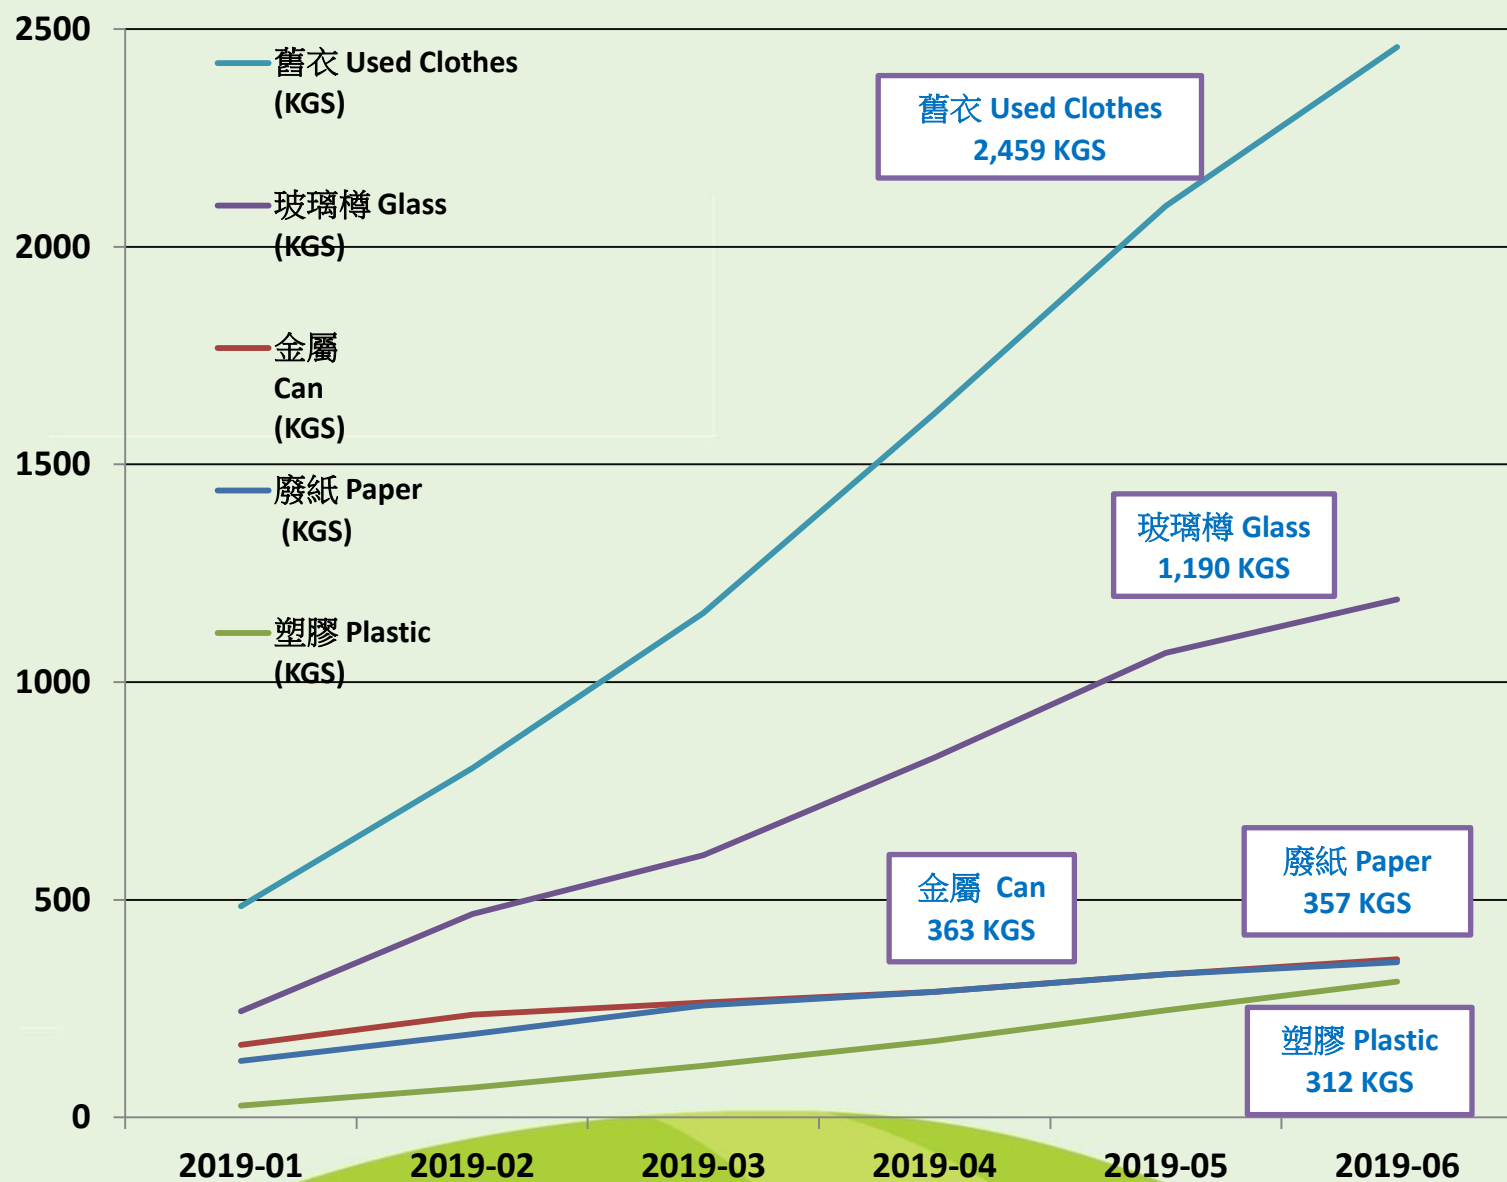

環保基金 家居減廢慳多D 乾淨回收齊分享

ECF More Home Waste Reduction, More Clean Recycle You Earn

資助機構

環境及自然保育基金
Environment and Conservation Fund

統籌機構

均益大廈第二期 Kwan Yick Building Ph2

測試期回收量累計報告

Cumulative Recycling Volume Report (Trial Period)

每月平均回收量龍虎榜

Average Monthly Recycling Volume Report

測試期計算由 2019-01 至 2019-06 Trial period calculation from JAN to JUN 2019.

*其他回收物包括：充電電池、慳電膽和光管 *Others recyclables include: Rechargeable batteries, Fluorescent Lamps & Tubes.