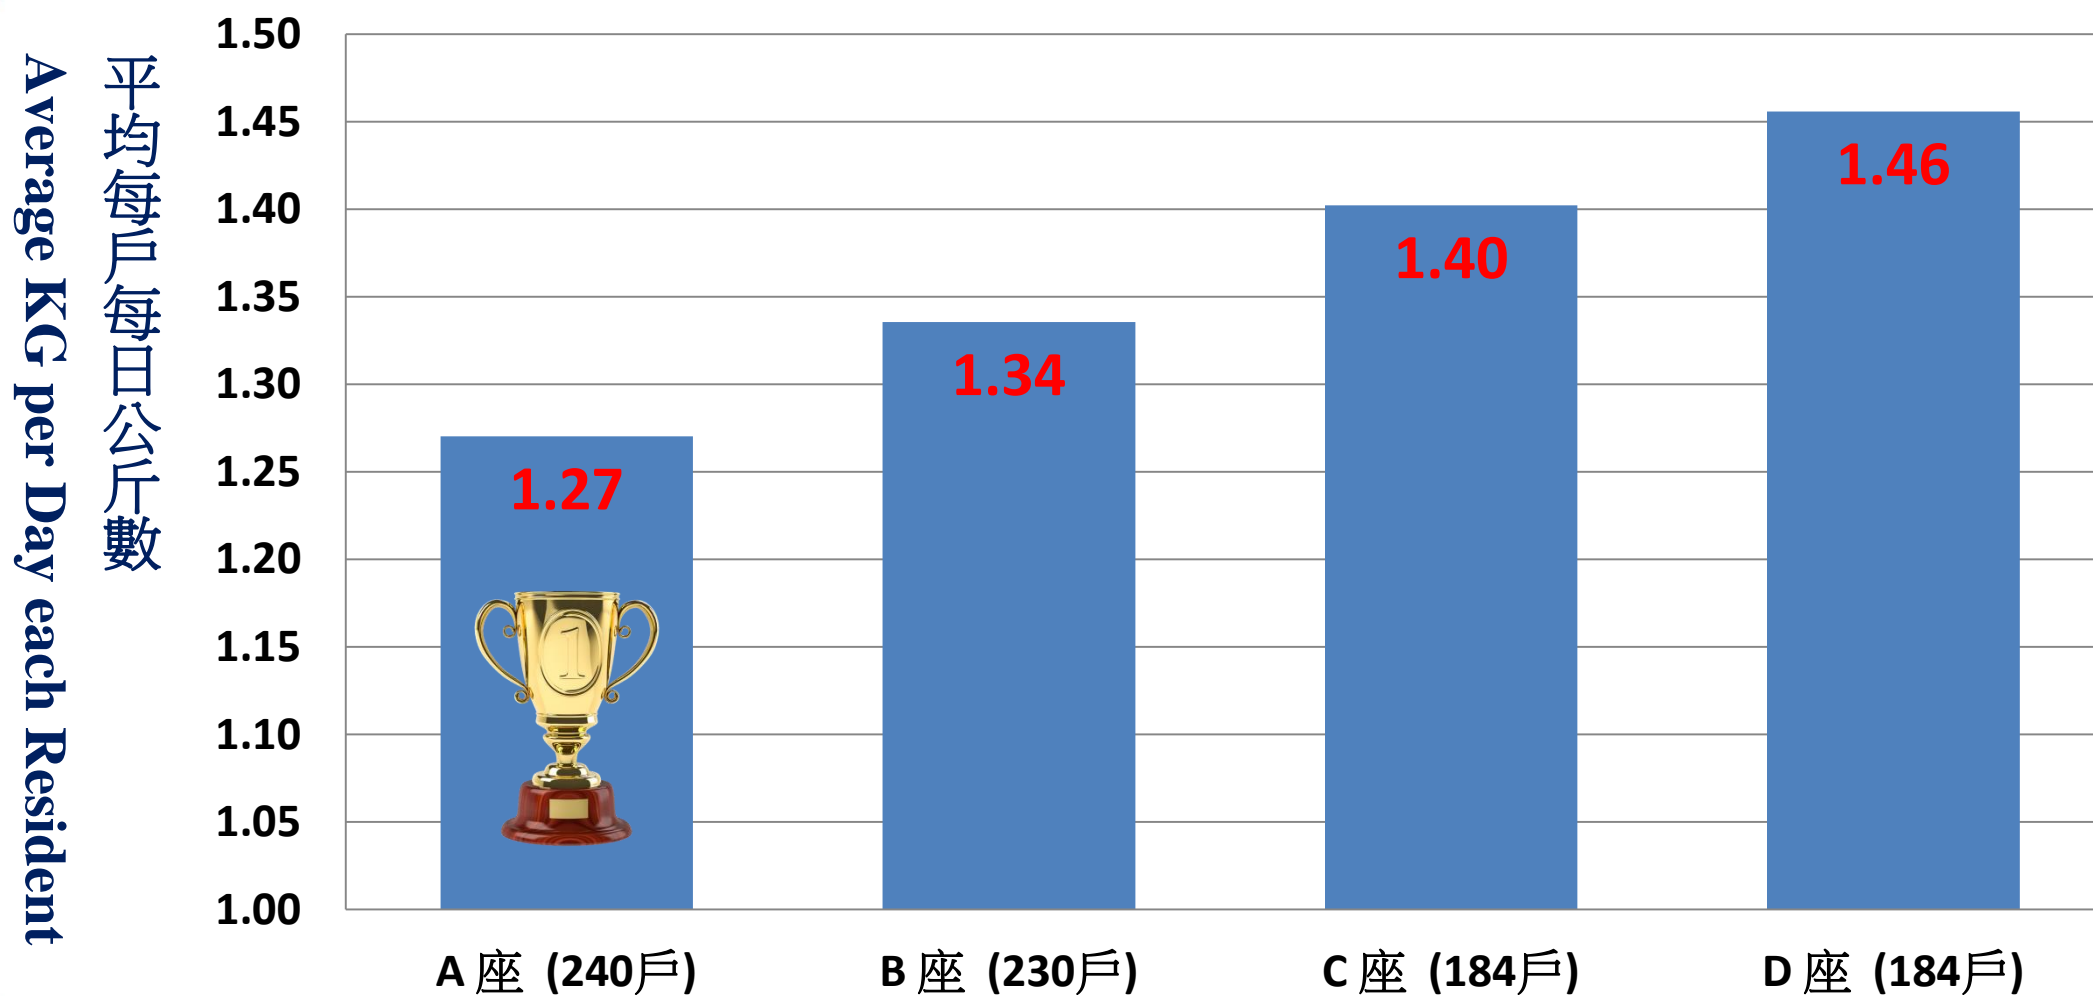

平均廢物棄置量龍虎榜 Average Waste Disposal Report

測試期計算由 2018-12 至 2019-06

Trial period calculation from DEC 2018 to JUN 2019