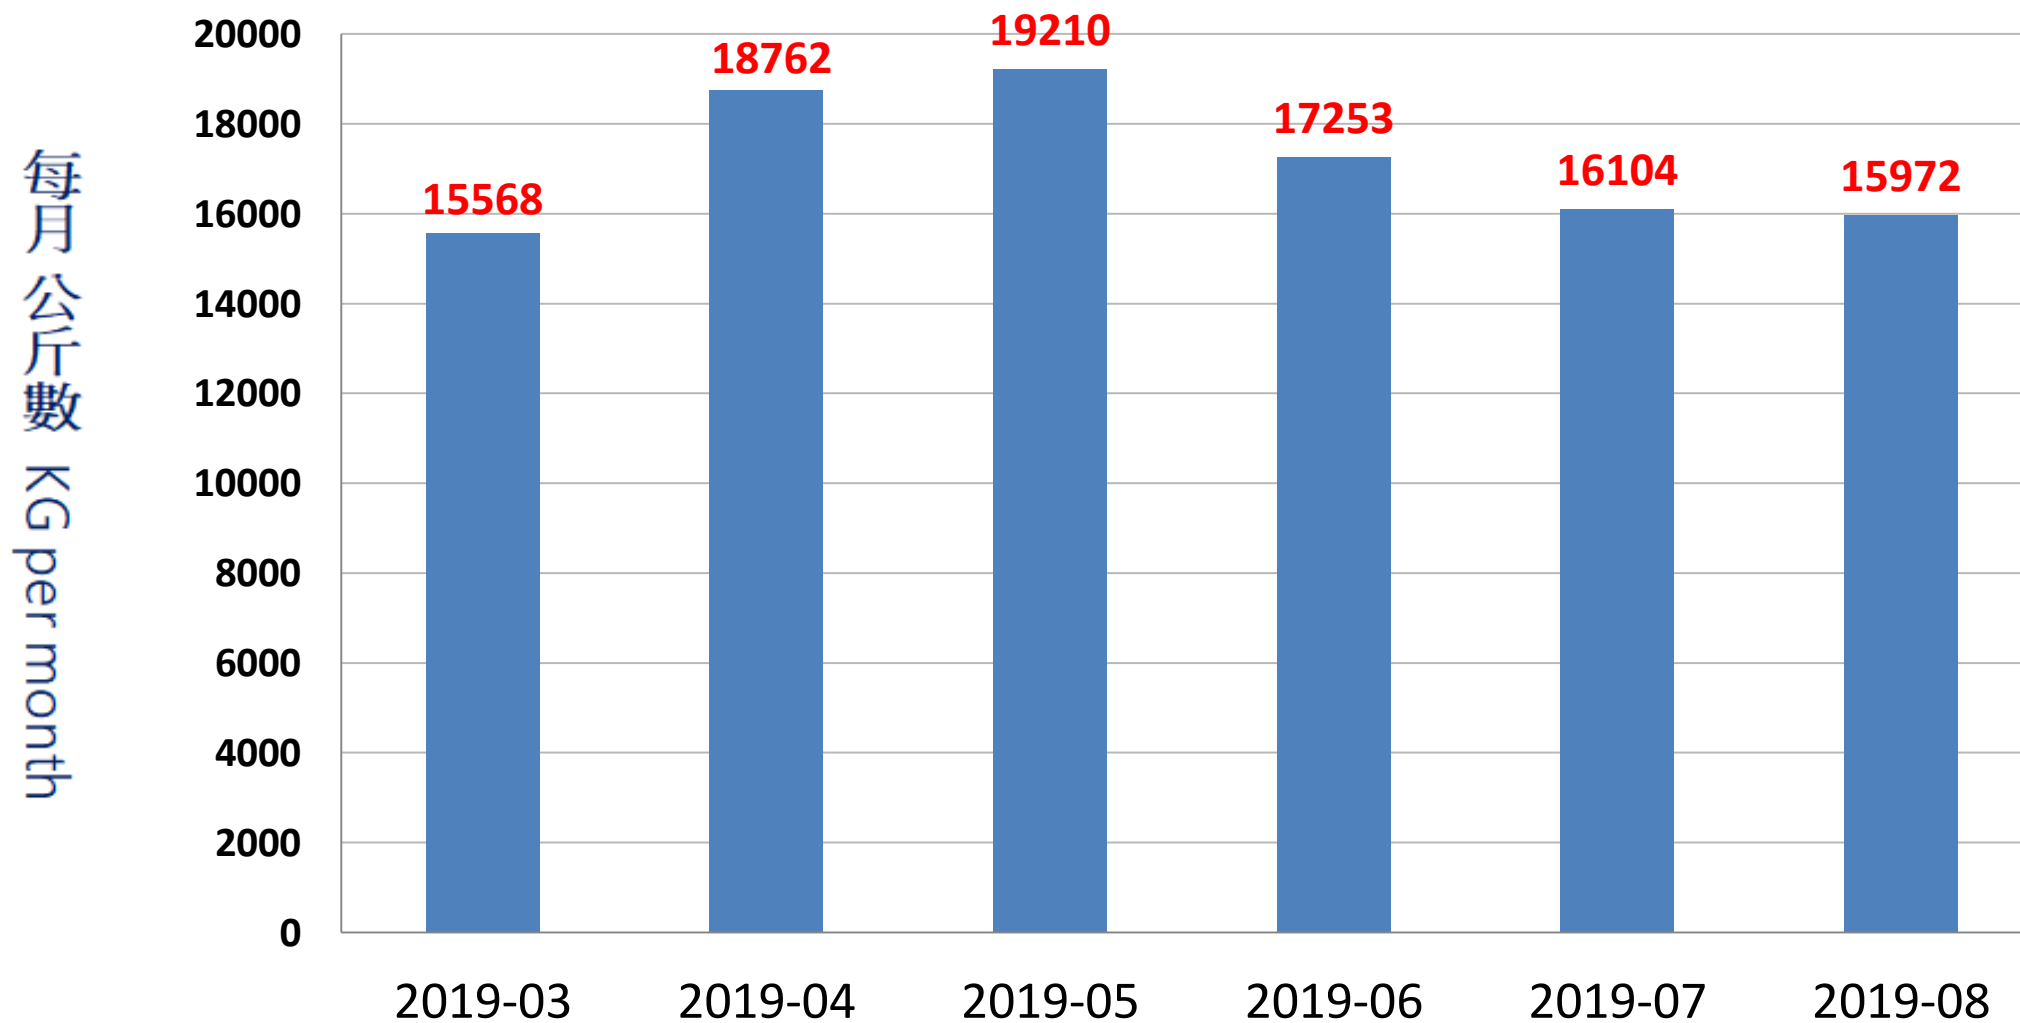

WASTE DISPOSAL MONTHLY REPORT

測試期計算由 2019-03 至 2019-08

Trial period calculation from MAR to AUG 2019.